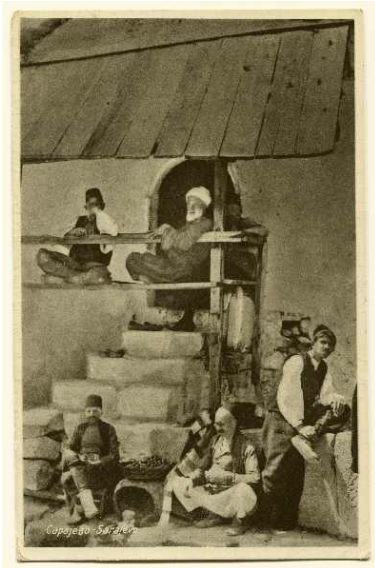

## Coffee shop

Coffee shop  
© Bosniac Institute - Adil Zulfikarpašić  
Foundation

Coffee shop  
© Bosniac Institute - Adil Zulfikarpašić  
Foundation

Object:	Coffee shop
Description:	Men in traditional clothes sitting outside a coffee shop.
Comment:	The postcard was sent from Sarajevo to Belgrade in 1938.
Date:	Not before 1914, Not after 1938
Location:	Sarajevo
Country:	Bosnia and Herzegovina
Type:	Postcard
Creator:	unknown
Publisher:	Leon Finzi, Sarajevo
Dimensions:	Artefact: 140mm x 89mm
Format:	Not specified
Technique:	Not specified
Keywords:	340 Structures > 347 Business Structures 340 Structures 550 Individuation and Mobility > 554 Status, Role, and Prestige 560 Social Stratification > 562 Gender Status 890 Gender Roles and Issues
Copyright:	Bošnjački institut - Fondacija Adila Zulfikarpašića
Archive:	Bosniac Institute - Adil Zulfikarpašić Foundation, Inv. No.: Not inventoried
License:	This picture is licensed under Creative Commons [CC BY-NC-ND 3.0] ( <a href="http://creativecommons.org/licenses/by-nc-nd/3.0/">http://creativecommons.org/licenses/by-nc-nd/3.0/</a> )
Editor:	Barbara Derler
Permalink:	<a href="https://gams.uni-graz.at/o:vase.2142">https://gams.uni-graz.at/o:vase.2142</a>