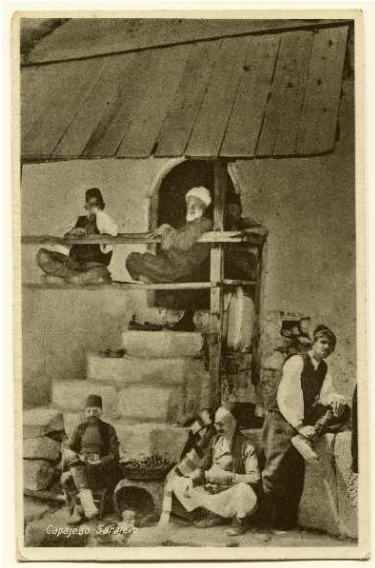

Coffee shop

Coffee shop
© Bosniac Institute - Adil Zulfikarpašić
Foundation

Coffee shop
© Bosniac Institute - Adil Zulfikarpašić
Foundation

Object:	Coffee shop
Description:	Men in traditional clothes sitting outside a coffee shop.
Comment:	The postcard was sent from Sarajevo to Belgrade in 1938.
Date:	Not before 1914, Not after 1938
Location:	Sarajevo
Country:	Bosnia and Herzegovina
Type:	Postcard
Creator:	unknown
Publisher:	Leon Finzi, Sarajevo
Dimensions:	Artefact: 140mm x 89mm
Format:	Not specified
Technique:	Not specified
Keywords:	340 Structures > 347 Business Structures 340 Structures 550 Individuation and Mobility > 554 Status, Role, and Prestige 560 Social Stratification > 562 Gender Status 890 Gender Roles and Issues
Copyright:	Bošnjački institut - Fondacija Adila Zulfikarpašića
Archive:	Bosniac Institute - Adil Zulfikarpašić Foundation, Inv. No.: Not inventoried
License:	This picture is licensed under Creative Commons [CC BY-NC-ND 3.0] (http://creativecommons.org/licenses/by-nc-nd/3.0/)
Editor:	Barbara Derler
Permalink:	https://gams.uni-graz.at/o:vase.2142