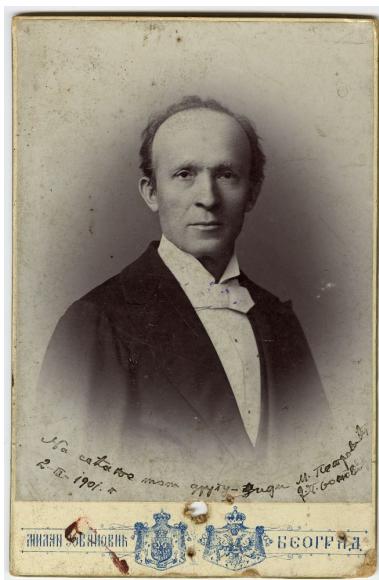

Studio portrait of actor Jevrem Božović

Studio portrait of actor Jevrem Božović
© Museum of Theater Art of Serbia

Studio portrait of actor Jevrem Božović
© Museum of Theater Art of Serbia

Object:	Studio portrait of actor Jevrem Božović
Description:	Vignetted frontal head and shoulder shot of a man in a dark suit.
Comment:	Jevrem Božović was an actor at the National Theatre in Belgrade and a member of the "Pobratim" (blood brother) Masonic Lodge. The photograph is dedicated to a friend.
Date:	1901.03.02
Location:	Belgrade
Country:	Serbia
Type:	Photograph
Creator:	Jovanović, Milan, (Photographer)
Dimensions:	Artefact: 107mm x 164mm
Format:	Cabinet
Technique:	Not specified
Keywords:	430 Exchange > 431 Gift Giving 530 Arts > 536 Drama 540 Commercialized Entertainment > 545 Musical and Theatrical Productions 550 Individuation and Mobility > 551 Personal Names 550 Individuation and Mobility > 554 Status, Role, and Prestige 560 Social Stratification 570 Interpersonal Relations > 572 Friendships 740 Health and Welfare > 741 Philanthropic Foundations
Copyright:	Muzej Pozorišne Umetnosti Srbije
Archive:	Museum of Theater Art of Serbia, Inv. No.: II-29
License:	This picture is licensed under Creative Commons [CC BY-NC-ND 3.0] (http://creativecommons.org/licenses/by-nc-nd/3.0/)
Editor:	Ana Djordjevic
Permalink:	https://gams.uni-graz.at/o:vase.1421