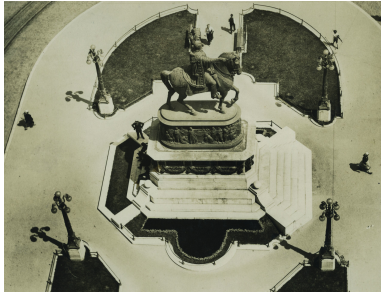

## Knez Mihailo's Memorial from above

Knez Mihailo's Memorial from above  
© The Museum of Applied Art

Object:	Knez Mihailo's Memorial from above
Description:	View of King Mihailo's equestrian statue and its surroundings seen from an upper window in the building behind.
Comment:	The photograph was taken from the new Palata Riunione after completing the reconstruction of the Pozorišni trg.
Relations:	<a href="#">/o:siba.4802</a> <a href="#">/o:siba.4804</a>
Date:	Not before 1929, Not after 1935
Location:	Belgrade
Country:	Serbia or Yugoslavia (contemporary) Yugoslavia (historical)
Type:	Photographic negative
Creator:	Simić, Aleksandar-Aca
Dimensions:	Positive: 240mm x 180mm
Keywords:	100 Orientation > 103 Place Names 340 Structures > 349 Miscellaneous Structures 340 Structures > 349 Miscellaneous Structures
Copyright:	The Museum of Applied Art
Archive:	Muzej primenjene umetnosti, Belgrade (Collection Aca Simić) , Inv. No.: N 21585
Editor:	Nataša Mišković
Permalink:	<a href="https://gams.uni-graz.at/o:siba.4797">https://gams.uni-graz.at/o:siba.4797</a>