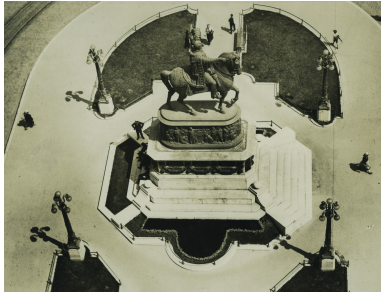

Knez Mihailo's Memorial from above

Knez Mihailo's Memorial from above
© The Museum of Applied Art

Object:	Knez Mihailo's Memorial from above
Description:	View of King Mihailo's equestrian statue and its surroundings seen from an upper window in the building behind.
Comment:	The photograph was taken from the new Palata Riunione after completing the reconstruction of the Pozorišni trg.
Relations:	/o:siba.4802 /o:siba.4804
Date:	Not before 1929, Not after 1935
Location:	Belgrade
Country:	Serbia or Yugoslavia (contemporary) Yugoslavia (historical)
Type:	Photographic negative
Creator:	Simić, Aleksandar-Aca
Dimensions:	Positive: 240mm x 180mm
Keywords:	100 Orientation > 103 Place Names 340 Structures > 349 Miscellaneous Structures 340 Structures > 349 Miscellaneous Structures
Copyright:	The Museum of Applied Art
Archive:	Muzej primenjene umetnosti, Belgrade (Collection Aca Simić) , Inv. No.: N 21585
Editor:	Nataša Mišković
Permalink:	https://gams.uni-graz.at/o:siba.4797