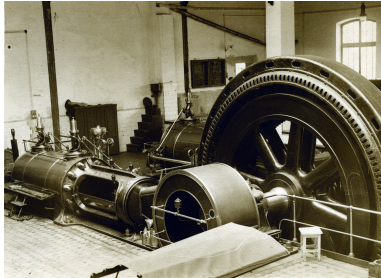

Generator in the old electrical power station

Generator in the old electrical power station
© The Museum of Applied Art

Object:	Generator in the old electrical power station
Description:	View of the generator in the old electrical power station.
Comment:	Inscription on the back: "Beograd. Stara beogradska električna centrala" and "Snimak: A. Simić (1926)".
Date:	1926
Location:	Belgrade
Country:	Serbia or Yugoslavia (contemporary) Yugoslavia (historical)
Type:	Photographic negative
Creator:	Simić, Aleksandar-Aca
Dimensions:	Positive: 180mm x 131mm
Keywords:	340 Structures > 348 Industrial Structures
Copyright:	The Museum of Applied Art
Archive:	Muzej primenjene umetnosti, Belgrade (Collection Aca Simić) , Inv. No.: N 21576
Editor:	Nataša Mišković
Permalink:	https://gams.uni-graz.at/o:siba.4789