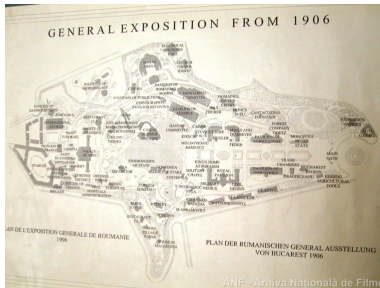

## Plan of the Romanian General Exhibition in Bucharest in 1906

Plan of the Romanian General Exhibition in Bucharest in 1906  
© Arhiva Națională de Filme

Object:	Plan of the Romanian General Exhibition in Bucharest in 1906
Description:	The plan shows the distribution of national and international pavilions at the Romanian General Exhibition in Bucharest in 1906. The cinema pavilion appears in the upper range of the map between the Institute of Meteorology and the Pavilion of Romanian Women.
Comment:	The exhibition was organized on the occasion of the 40th anniversary of the rule of Carol I of Romania.
Relations:	<a href="https://gams.uni-graz.at/o:baci.1274">https://gams.uni-graz.at/o:baci.1274</a>
Date:	1906
Location:	Unknown
Country:	unknown or Romania (contemporary) Romania (historical)
Type:	Photograph
Keywords:	540 Commercialized Entertainment > 546 Motion Picture Industry
Copyright:	Arhiva Națională de Filme
Archive:	Arhiva Națională de Filme (Collection ANF) , Inv. No.: Doc-Cat 36
Editor:	Karl Kaser
Permalink:	<a href="https://gams.uni-graz.at/o:baci.1275">https://gams.uni-graz.at/o:baci.1275</a>